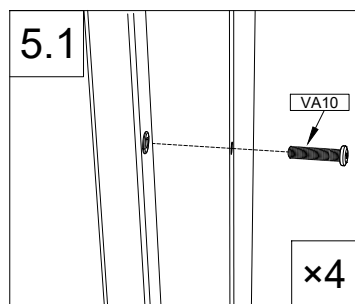

# CASANOVO

	VA01-C3	866×705mm	1
	VA01-C4	866×705mm	1
	VA19	8×45mm	3
	VA21	8×55mm	2
	VA22-2	35×48×200mm	1

	VA19	8x45mm	6
---	------	--------	---

	VA02-B1	40×35×495mm	1
	VA02-B2	40×35×705mm	1
	VA10	6×20mm	4