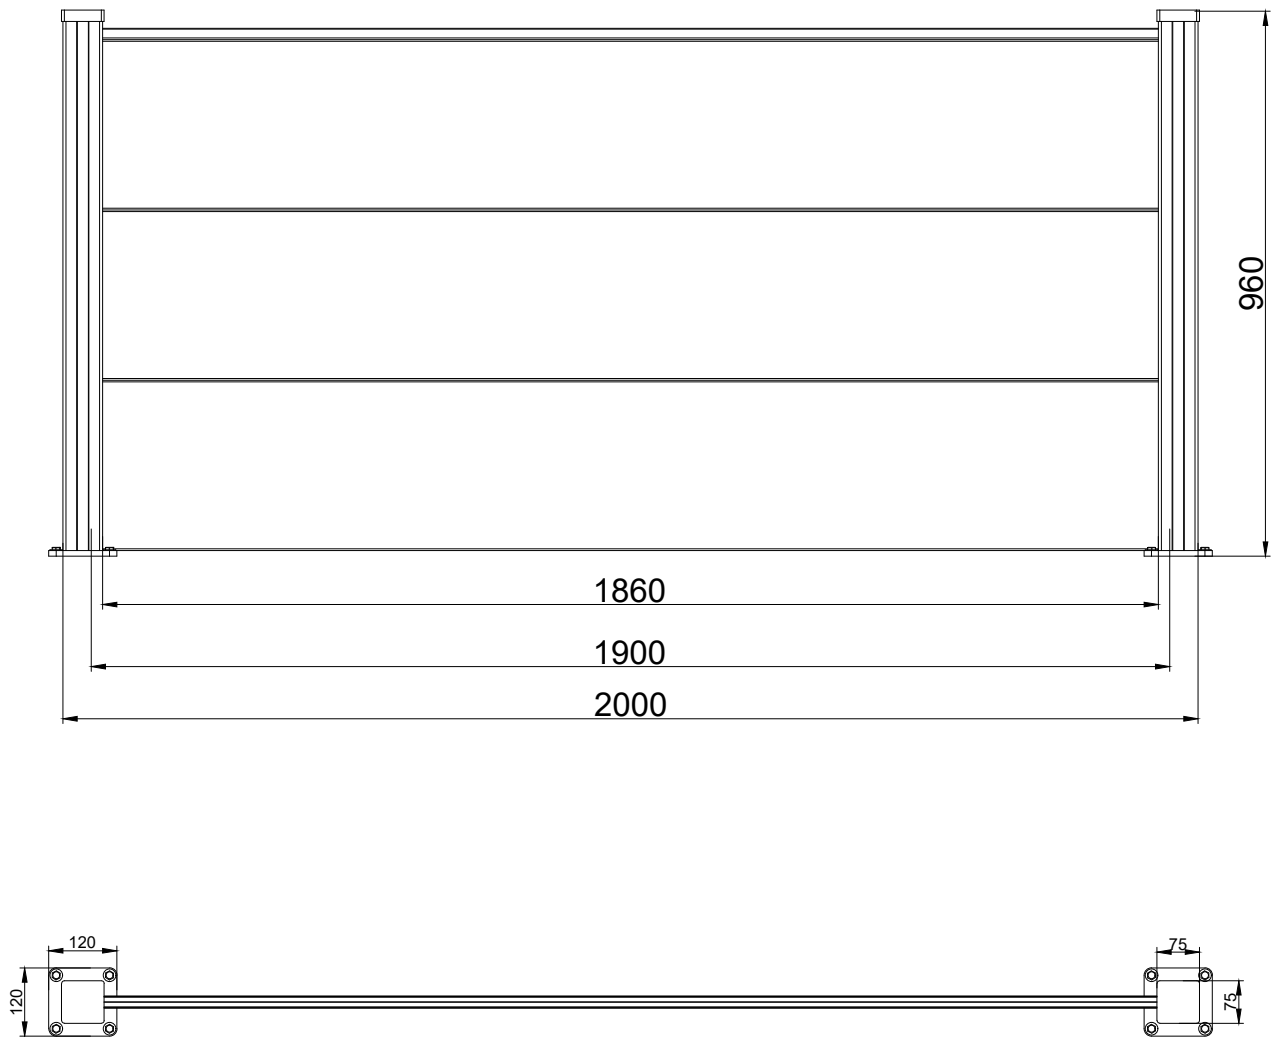

CASANOVA

	DI-A1	70*70*950mm	2
	DI-A2	950*24mm	4
	DI-A4	120*120*10mm	2
	DI-A5	75*75*20mm	2
	DI-A9	M8*40	8
	DI-A10	M8*60	8
	DI-A11	23.5*18mm	2
	DI-A12	M4.8*16	4
	DI-A13	1900*300*20mm	3
	DI-A14	1900*20mm	1
	DI-A19	30*24mm	2

1

	DI-A1	2
	DI-A4	2
	DI-A9	8

2

	DI-A10	8
---	--------	---

3

	DI-A13	3
---	--------	---

4

5