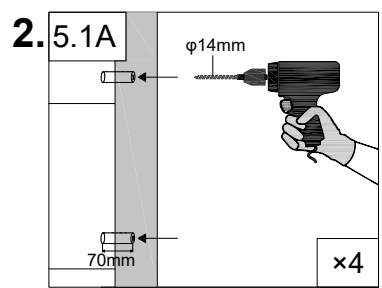

CASANOVO

	JH20	40×5×200mm	4
	JH21	10×100mm	8