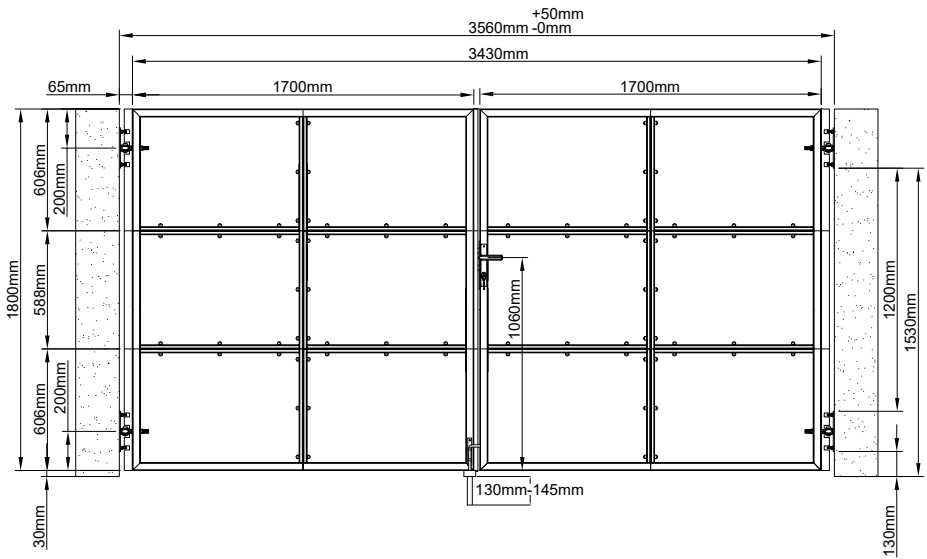

	REF-PCS	DIM	
	JH01-DR1	850×606mm	1
	JH01-DR2	850×606mm	1
	JH01-DR3	850×588mm	2
	JH01-DR4	850×588mm	1
	JH01-DR5	850×606mm	1
	JH01-DR6	850×606mm	1
	JH01-DR7	850×606mm	1
	JH01-DR8	850×606mm	1
	JH01-DR9	850×588mm	1
	JH01-DR10	850×606mm	1
	JH01-DR11	850×606mm	1

	JH01-DR1	850×606mm	1
	JH01-DR2	850×606mm	1
	JH01-DR3	850×588mm	1

	JH01-DR4	850×588mm	1
	JH01-DR5	850×606mm	1
	JH01-DR6	850×606mm	1

	JH08	8×55mm	21
	JH09	17×1mm	42
	JH10	15×5mm	21
	JH31	17×15mm	42

	JH01-DR7	850×606mm	1
	JH01-DR8	850×606mm	1
	JH01-DR3	850×588mm	1

# CASANOVO

	JH11	8×8×110mm	1
	JH12	33×60mm	1
	JH13	5×30mm	1

	JH14	30×210mm	2
	JH15	4×40mm	2
	JH16	22×45mm	3

	JH19-D1	40×40×606mm	2
	JH19-D2	40×40×588mm	2
	JH19-D3	40×40×606mm	2
	JH29	6×20mm	12

	JH02	23×10mm	8
	JH03	30×1mm	20
	JH04	16×120mm	4

	JH17	6×35mm	6
	JH18-D1	20×40×588mm	1
	JH18-D2	20×40×606mm	2

	JH20	40×5×200mm	4
	JH21	10×100mm	8

	JH05	15×35mm	4
	JH06	22×2mm	4
	JH07	7×20mm	4

	JH26	12×245mm	1
	JH27	23×140mm	1
	JH28	23×140mm	1
	JH29	6×20mm	2
	JH30	60×95×145mm	1