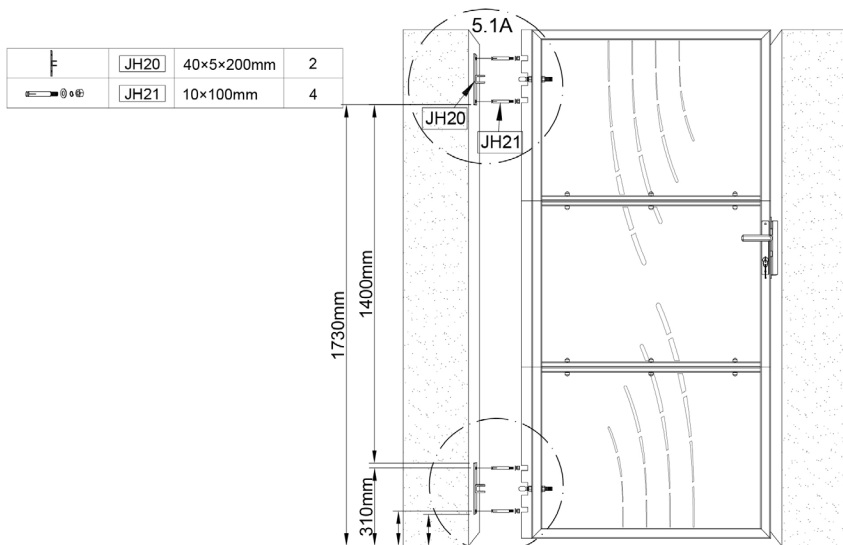

# CASANOVO

	JH01-CE1	940x673mm	1
	JH01-CE2	940x654mm	1
	JH01-CE3	940x673mm	1

	JH08	8x55mm	6
	JH09	17x1mm	12
	JH10	15x5mm	6
	JH31	17x15mm	12

	JH11	8x8x110mm	1
	JH12	33x60mm	1
	JH13	5x30mm	1

	JH14	30x210mm	2
	JH15	4x40mm	2
	JH16	22x45mm	3

	JH19-CE1	40×40×673mm	1
	JH19-CE2	40×40×654mm	1
	JH19-CE3	40×40×673mm	1
	JH29	6×20mm	6

	JH02	23×10mm	4
	JH03	30×1mm	10
	JH04	16×120mm	2

	JH18	30×210mm	1
	JH22	6×55mm	2

	JH05	15x35mm	2
	JH06	22x2mm	2
	JH07	7x20mm	2