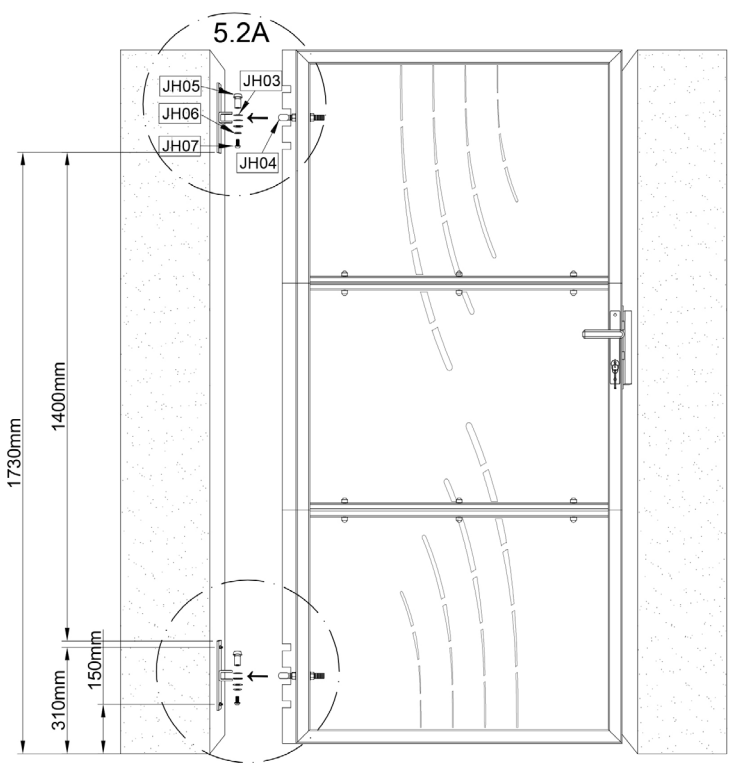

# CASANOVO

	JH01-CE1	940x673mm	1
	JH01-CE2	940x654mm	1
	JH01-CE3	940x673mm	1

	JH08	8x55mm	6
	JH09	17x1mm	12
	JH10	15x5mm	6
	JH31	17x15mm	12

	JH11	8x8x110mm	1
	JH12	33x60mm	1
	JH13	5x30mm	1

	JH14	30x210mm	2
	JH15	4x40mm	2
	JH16	22x45mm	3

	JH19-CE1	40×40×673mm	1
	JH19-CE2	40×40×654mm	1
	JH19-CE3	40×40×673mm	1
	JH29	6×20mm	6

	JH02	23×10mm	4
	JH03	30×1mm	10
	JH04	16×120mm	2

	JH18	30×210mm	1
	JH22	6×55mm	2

	JH05	15x35mm	2
	JH06	22x2mm	2
	JH07	7x20mm	2