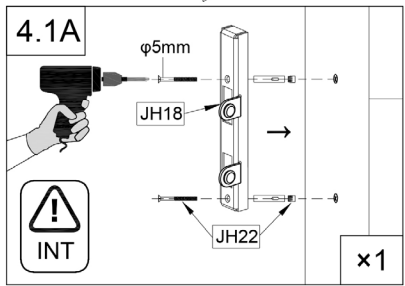

# CASANOVO

	JH01-CE1	940x673mm	1
	JH01-CE2	940x654mm	1
	JH01-CE3	940x673mm	1

	JH08	8x55mm	6
	JH09	17x1mm	12
	JH10	15x5mm	6
	JH31	17x15mm	12

	JH11	8x8x110mm	1
	JH12	33x60mm	1
	JH13	5x30mm	1

	JH14	30x210mm	2
	JH15	4x40mm	2
	JH16	22x45mm	3

	JH19-CE1	40×40×673mm	1
	JH19-CE2	40×40×654mm	1
	JH19-CE3	40×40×673mm	1
	JH29	6×20mm	6

	JH02	23×10mm	4
	JH03	30×1mm	10
	JH04	16×120mm	2

	JH18	30×210mm	1
	JH22	6×55mm	2

	JH05	15x35mm	2
	JH06	22x2mm	2
	JH07	7x20mm	2