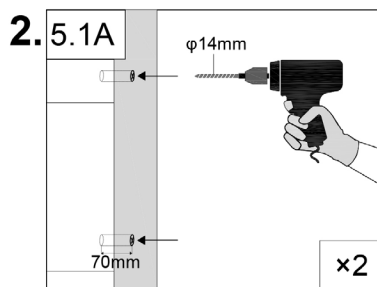

# CASANOVO

	JH01-CE1	940x673mm	1
	JH01-CE2	940x654mm	1
	JH01-CE3	940x673mm	1

	JH08	8x55mm	6
	JH09	17x1mm	12
	JH10	15x5mm	6
	JH31	17x15mm	12

	JH11	8x8x110mm	1
	JH12	33x60mm	1
	JH13	5x30mm	1

	JH14	30x210mm	2
	JH15	4x40mm	2
	JH16	22x45mm	3

	JH19-CE1	40×40×673mm	1
	JH19-CE2	40×40×654mm	1
	JH19-CE3	40×40×673mm	1
	JH29	6×20mm	6

	JH02	23×10mm	4
	JH03	30×1mm	10
	JH04	16×120mm	2

	JH18	30×210mm	1
	JH22	6×55mm	2

	JH05	15x35mm	2
	JH06	22x2mm	2
	JH07	7x20mm	2