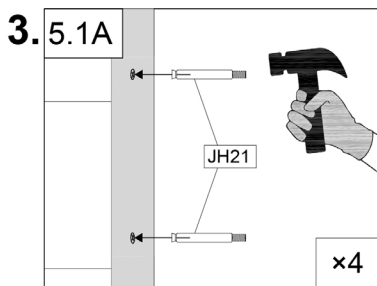

JH20	40×5×200mm	4
	JH21	10×100mm	8