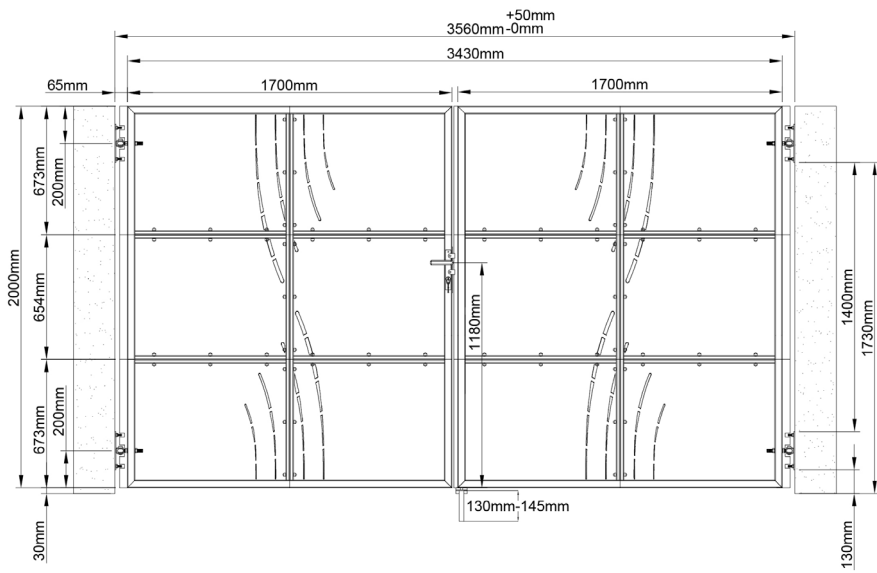

	REF-PCS	DIM	
	JH01-CS1	850×673mm	1
	JH01-CS2	850×673mm	1
	JH01-CS3	850×654mm	1
	JH01-CS4	850×654mm	1
	JH01-CS5	850×673mm	1
	JH01-CS6	850×673mm	1
	JH01-CS7	850×673mm	1
	JH01-CS8	850×673mm	1
	JH01-CS9	850×654mm	1
	JH01-CS10	850×654mm	1
	JH01-CS11	850×673mm	1
	JH01-CS12	850×673mm	1

	JH01-CS1	850×673mm	1
	JH01-CS2	850×673mm	1
	JH01-CS3	850×654mm	1

	JH01-CS4	850×654mm	1
	JH01-CS5	850×673mm	1
	JH01-CS6	850×673mm	1

	JH08	8×55mm	42
	JH09	17×1mm	84
	JH10	15×5mm	42
	JH31	17×15mm	84

# CASANOVO

	JH11	8×8×110mm	1
	JH12	33×60mm	1
	JH13	5×30mm	1

	JH14	30×210mm	2
	JH15	4×40mm	2
	JH16	22×45mm	3

	JH19-CS1	40×40×673mm	2
	JH19-CS2	40×40×654mm	2
	JH19-CS3	40×40×673mm	2
	JH29	6×20mm	12

	JH02	23×10mm	8
	JH03	30×1mm	20
	JH04	16×120mm	4

	JH17	6×35mm	6
	JH18-CS1	20×40×654mm	1
	JH18-CS2	20×40×673mm	2

	JH20	40×5×200mm	4
	JH21	10×100mm	8

	JH05	15×35mm	4
	JH06	22×2mm	4
	JH07	7×20mm	4

	JH26	12x245mm	1
	JH27	23x140mm	1
	JH28	23x140mm	1
	JH29	6x20mm	2
	JH30	60x95x145mm	1