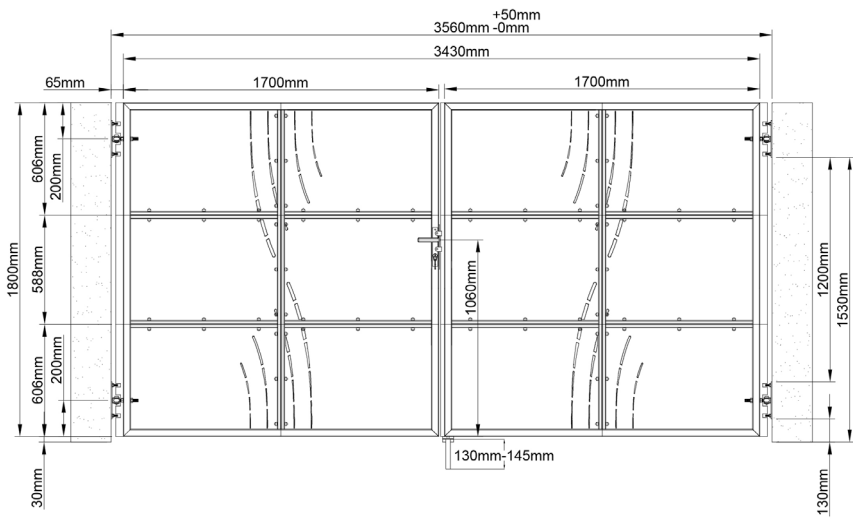

	REF-PCS	DIM	
	JH01-CR1	850×606mm	1
	JH01-CR2	850×606mm	1
	JH01-CR3	850×588mm	1
	JH01-CR4	850×588mm	1
	JH01-CR5	850×606mm	1
	JH01-CR6	850×606mm	1
	JH01-CR7	850×606mm	1
	JH01-CR8	850×606mm	1
	JH01-CR9	850×588mm	1
	JH01-CR10	850×588mm	1
	JH01-CR11	850×606mm	1
	JH01-CR12	850×606mm	1

CASANOVA

	JH01-CR1	850×606mm	1
	JH01-CR2	850×606mm	1
	JH01-CR3	850×588mm	1

	JH01-CR4	850×588mm	1
	JH01-CR5	850×606mm	1
	JH01-CR6	850×606mm	1

	JH08	8×55mm	42
	JH09	17×1mm	84
	JH10	15×5mm	42
	JH31	17×15mm	84

CASANOVO

	JH11	8×8×110mm	1
	JH12	33×60mm	1
	JH13	5×30mm	1

	JH14	30×210mm	2
	JH15	4×40mm	2
	JH16	22×45mm	3

CASANOVO

	JH19-CR1	40×40×606mm	2
	JH19-CR2	40×40×588mm	2
	JH19-CR3	40×40×606mm	2
	JH29	6×20mm	12

	JH02	23×10mm	8
	JH03	30×1mm	20
	JH04	16×120mm	4

	JH17	6×35mm	6
	JH18-CR1	20×40×588mm	1
	JH18-CR2	20×40×606mm	2

	JH20	40×5×200mm	4
	JH21	10×100mm	8

	JH05	15×35mm	4
	JH06	22×2mm	4
	JH07	7×20mm	4

	JH26	12×245mm	1
	JH27	23×140mm	1
	JH28	23×140mm	1
	JH29	6×20mm	2
	JH30	60×95×145mm	1