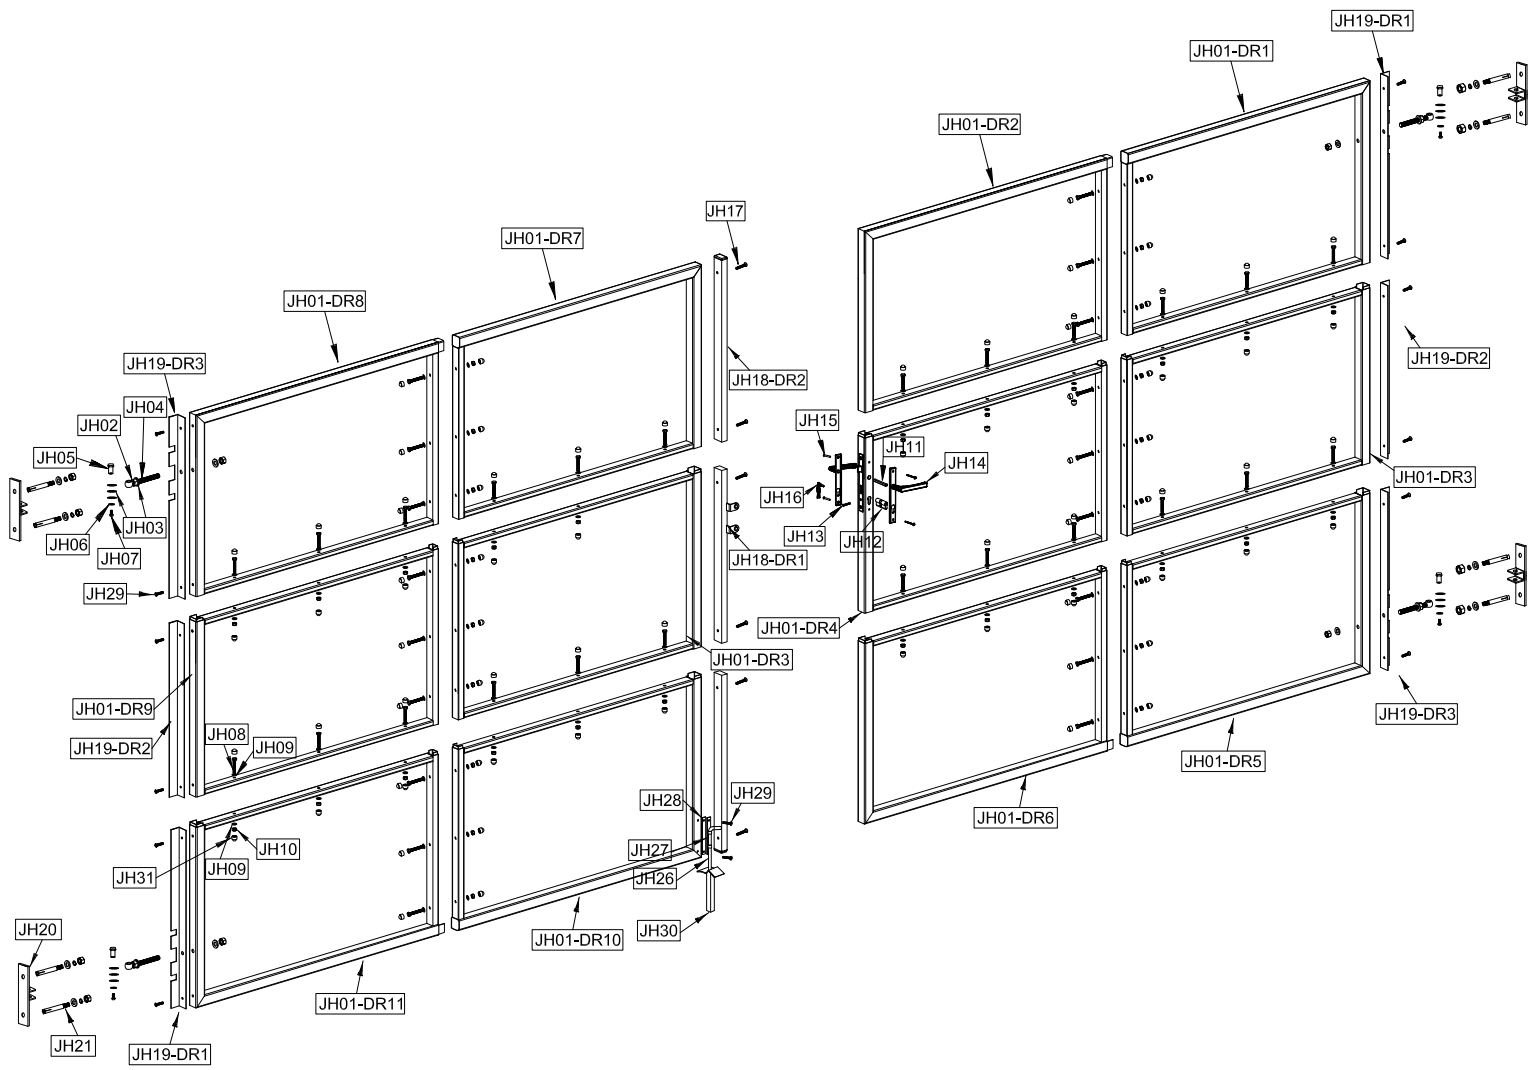

CASANOVO

NALI 350B180

COM-000946 [x1]

COM-000947 [x1]

COM-000948 [x1]

COM-000949 [x1]

3 H

X 2

	REF-PCS	DIM	
	JH01-DR1	850×606mm	1
	JH01-DR2	850×606mm	1
	JH01-DR3	850×588mm	2
	JH01-DR4	850×588mm	1
	JH01-DR5	850×606mm	1
	JH01-DR6	850×606mm	1
	JH01-DR7	850×606mm	1
	JH01-DR8	850×606mm	1
	JH01-DR9	850×588mm	1
	JH01-DR10	850×606mm	1
	JH01-DR11	850×606mm	1

	JH01-DR1	850×606mm	1
	JH01-DR2	850×606mm	1
	JH01-DR3	850×588mm	1

	JH01-DR4	850×588mm	1
	JH01-DR5	850×606mm	1
	JH01-DR6	850×606mm	1

	JH08	8×55mm	21
	JH09	17×1mm	42
	JH10	15×5mm	21
	JH31	17×15mm	42

	JH01-DR7	850×606mm	1
	JH01-DR8	850×606mm	1
	JH01-DR3	850×588mm	1