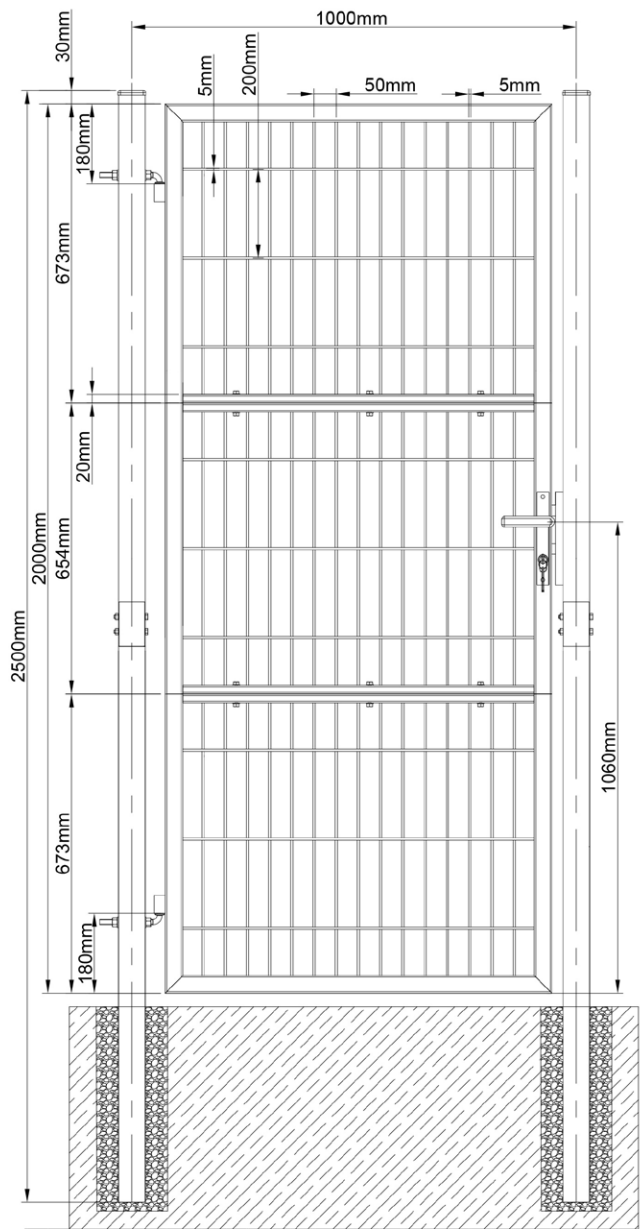

PICTURES	REF-PCS	SIZE	QUANTITY
	1	870×673mm	1
	1-2	870×664mm	1
	1-3	870×683mm	1
	2	60×60×1300mm	1
	2-1	60×60×1300mm	1
	2-2	60×60×1300mm	1
	2-3	60×60×1300mm	1
	3	20×10mm	4
	4	24×1mm	4
	5	12×120mm	2
	6	10×70mm	4
	7	20×7mm	4
	8	20×1mm	8
	9	8×55mm	6
	10	17×1mm	12
	11	15×5mm	6
	12	6×35mm	2
	13	30×210mm	1
	14	30×210mm	2
	15	4×20mm	4
	16	8×8×110mm	1
	17	33×60mm	1
	18	5×30mm	1
	19	22×45mm	3

CASANOVO

Thumbnails	No.	Size	Quantity
	6	10×70mm	4
	7	20×7mm	4
	8	20×1mm	8

Thumbnails	No.	Size	Quantity
	9	8×55mm	6
	10	17×1mm	12
	11	15×5mm	6

Thumbnails	No.	Size	Quantity
	16	8×8×110mm	1
	17	33×60mm	1
	18	5×30mm	1

Thumbnails	No.	Size	Quantity
	14	30×210mm	2
	15	4×20mm	4
	19	22×45mm	3

Thumbnails	No.	Size	Quantity
	12	6×35mm	2
	13	30×210mm	1

Thumbnails	No.	Size	Quantity
	3	20×10mm	4
	4	24×1mm	4
	5	12×120mm	2