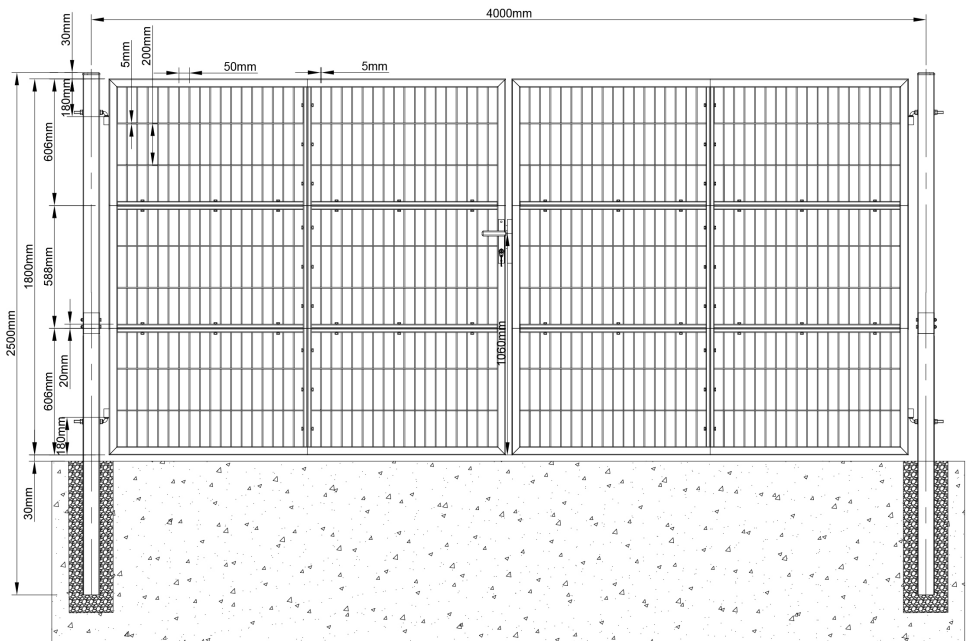

SE

DK

PICTURES	REF-PCS	SIZE	QUANTITY
	1	950×606mm	2
	1-2	950×606mm	2
	1-3	950×598mm	2
	1-4	950×598mm	1
	1-5	950×598mm	1
	1-6	950×616mm	2
	1-7	950×616mm	2
	2	80×80×1300mm	2
	2-1	80×80×1300mm	2
	3	20×10mm	8
	4	24×1mm	8
	5	12×140mm	4
	6	10×90mm	4
	7	20×7mm	4
	8	20×1mm	8
	9	8×55mm	42
	10	17×1mm	84
	11	15×5mm	42
	12	6×35mm	2
	13	30×210mm	1
	14	30×210mm	2
	15	4×20mm	4
	16	8×8×110mm	1
	17	33×60mm	1
	18	5×30mm	1
	19	22×45mm	3
	20	12×245mm	1
	21	23×140mm	1
	22	23×140mm	1
	23	6×20mm	2
	24	60×95×145mm	1

Thumbnails	No.	Size	Quantity
	6	10×90mm	4
	7	20×7mm	4
	8	20×1mm	8

Thumbnails	No.	Size	Quantity
	9	8×55mm	42
	10	17×1mm	84
	11	15×5mm	42

Thumbnails	No.	Size	Quantity
	16	8x8x110mm	1
	17	33x60mm	1
	18	5x30mm	1

Thumbnails	No.	Size	Quantity
	14	30x210mm	2
	15	4x20mm	4
	19	22x45mm	3

Thumbnails	No.	Size	Quantity
	12	6x35mm	2
	13	30x210mm	1

Thumbnails	No.	Size	Quantity
	3	20×10mm	8
	4	24×1mm	8
	5	12×140mm	4

Thumbnails	No.	Size	Quantity
	20	12×245mm	1
	21	23×140mm	1
	22	23×140mm	1
	23	6×20mm	2
	24	60×95×145mm	1