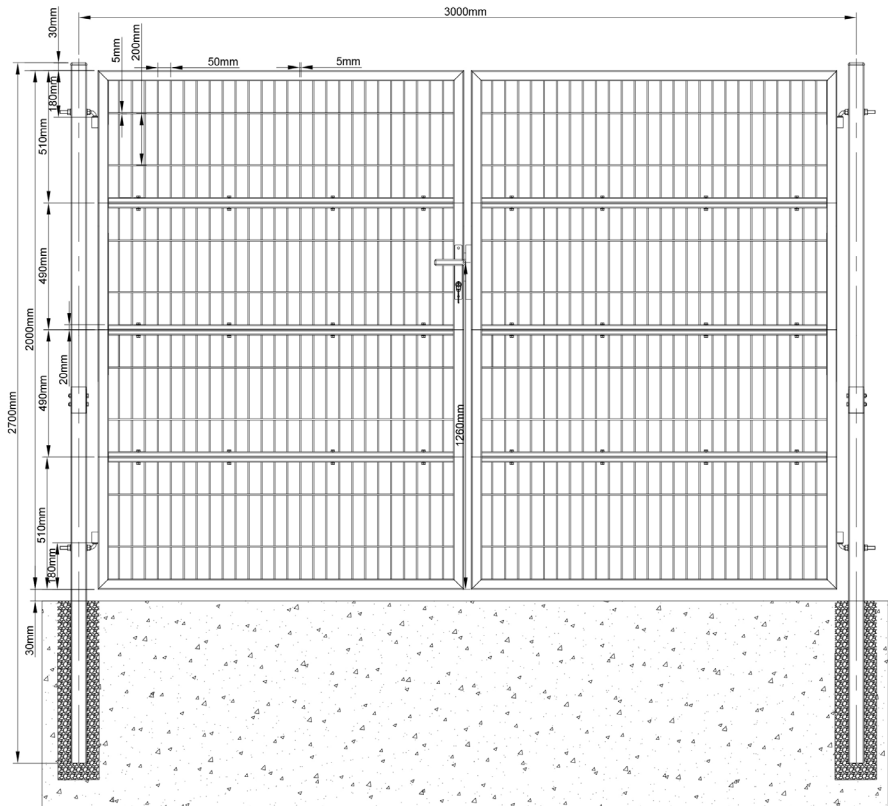

CASANOVO

RAZO 300B200

COM-000633 [x1]

COM-000634 [x1]

COM-000635 [x1]

2H

X 2

EN

SE

DK

PICTURES	REF-PCS	SIZE	QUANTITY
	1	1410×510mm	2
	1-2	1410×500mm	1
	1-3	1410×500mm	1
	1-4	1410×500mm	2
	1-5	1410×520mm	2
	2	60×60×1400mm	2
	2-1	60×60×1400mm	2
	3	20×10mm	8
	4	24×1mm	8
	5	12×120mm	4
	6	10×70mm	4
	7	20×7mm	4
	8	20×1mm	8
	9	8×55mm	24
	10	17×1mm	48
	11	15×5mm	24
	12	6×35mm	2
	13	30×210mm	1
	14	30×210mm	2
	15	4×20mm	4
	16	8×8×110mm	1
	17	33×60mm	1
	18	5×30mm	1
	19	22×45mm	3
	20	12×245mm	1
	21	23×140mm	1
	22	23×140mm	1
	23	6×20mm	2
	24	60×95×145mm	1

Thumbnails	No.	Size	Quantity
	6	10×70mm	4
	7	20×7mm	4
	8	20×1mm	8

Thumbnails	No.	Size	Quantity
	9	8x55mm	24
	10	17x1mm	48
	11	15x5mm	24

Thumbnails	No.	Size	Quantity
	16	8x8x110mm	1
	17	33x60mm	1
	18	5x30mm	1

Thumbnails	No.	Size	Quantity
	14	30x210mm	2
	15	4x20mm	4
	19	22x45mm	3

Thumbnails	No.	Size	Quantity
	12	6x35mm	2
	13	30x210mm	1

Thumbnails	No.	Size	Quantity
	3	20×10mm	8
	4	24×1mm	8
	5	12×120mm	4

Thumbnails	No.	Size	Quantity
	20	12×245mm	1
	21	23×140mm	1
	22	23×140mm	1
	23	6×20mm	2
	24	60×95×145mm	1