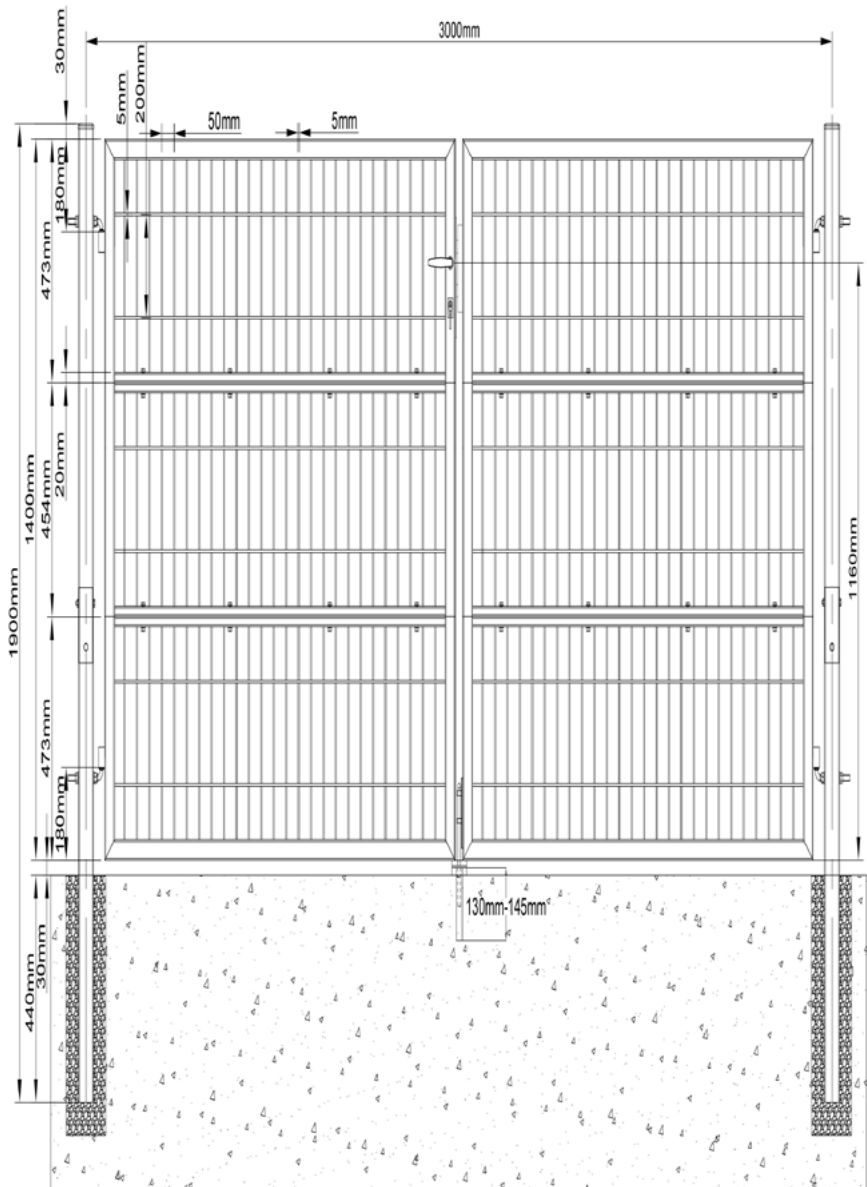

# CASANOVO

# CASANOVO

PICTURES	REF-PCS	SIZE	QUANTITY
	JH01-I1	1410×473mm	1
	JH01-I2	1410×473mm	1
	JH01-I3	1410×454mm	2
	JH01-I4	1410×473mm	1
	JH01-I5	1410×473mm	1
	JH02-I1	60×60×1025mm	2
	JH02-I2	60×60×1025mm	2
	JH03	20×10mm	8
	JH04	24×1mm	8
	JH05	12×120mm	4
	JH06	10×80mm	4
	JH07	20×7mm	4
	JH08	20×1mm	8
	JH09	8×55mm	16
	JH10	17×1mm	32
	JH11	15×5mm	16
	JH12	18×110×105mm	1
	JH13	18×37×105mm	1
	JH14	22×45mm	3
	JH15	6×35mm	2
	JH16	30×173mm	1
	JH17	12×245mm	1
	JH18	23×140mm	1
	JH19	23×140mm	1
	JH20	6×20mm	2
	JH21	60×95×145mm	1
	JH22	3×18×52mm	1

	JH06	10×80mm	4
	JH07	20×7mm	4
	JH08	20×1mm	8

	JH09	8×55mm	8
	JH10	17×1mm	16
	JH11	15×5mm	8

	JH09	8×55mm	8
	JH10	17×1mm	16
	JH11	15×5mm	8

	JH12	18×110×105mm	1
	JH13	18×37×105mm	1
	JH14	22×45mm	3
1	JH22	3×18×52mm	1

	JH15	6x35mm	2
	JH16	30x173mm	1

	JH17	12×245mm	1
	JH18	23×140mm	1
	JH19	23×140mm	1
	JH20	6×20mm	2

	JH03	20×10mm	8
	JH04	24×1mm	8
	JH05	12×120mm	4

	JH21	60×95×145mm	1
---	------	-------------	---