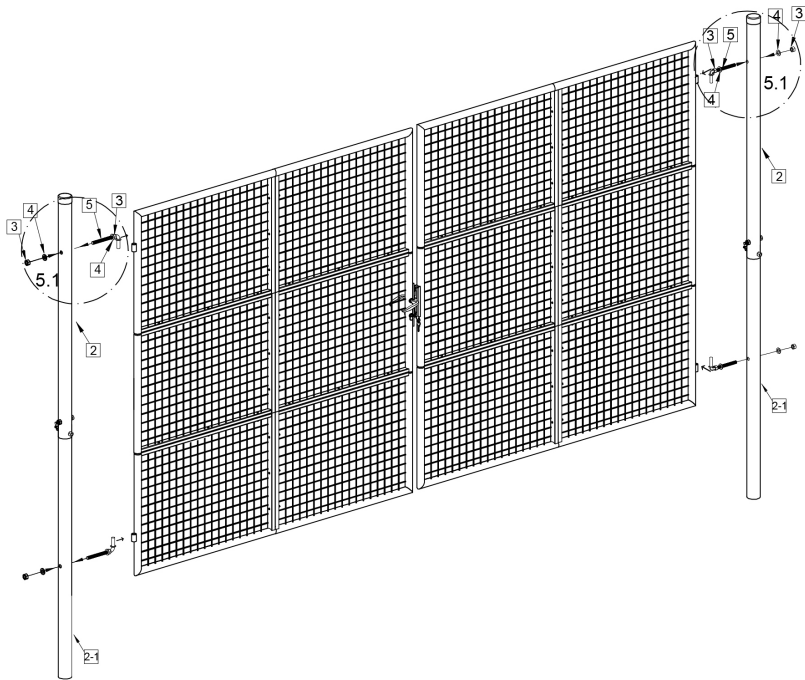

SE

DK

PICTURES	REF-PCS	SIZE	QUANTITY
	1	950×673mm	2
	1-2	950×673mm	2
	1-3	950×664mm	1
	1-4	950×664mm	1
	1-5	950×664mm	2
	1-6	950×683mm	2
	1-7	950×683mm	2
	2	φ76×1400mm	2
	2-1	φ76×1400mm	2
	3	20×10mm	8
	4	24×1mm	8
	5	12×140mm	4
	6	10×90mm	4
	7	20×7mm	4
	8	20×1mm	8
	9	8×55mm	42
	10	17×1mm	84
	11	15×5mm	42
	12	6×35mm	2
	13	30×173mm	1
	14	18×110×105mm	1
	15	18×37×105mm	1
	16	3×18×52mm	1
	17	22×45mm	3
	18	12×245mm	1
	19	23×140mm	1
	20	23×140mm	1
	21	6×20mm	2
	22	60×95×145mm	1

Thumbnails	No.	Size	Quantity
	6	10×90mm	4
	7	20×7mm	4
	8	20×1mm	8

Thumbnails	No.	Size	Quantity
	9	8×55mm	42
	10	17×1mm	84
	11	15×5mm	42

Thumbnails	No.	Size	Quantity
	14	18x110x105mm	1
	15	18x37x105mm	1
	16	3x18x52mm	1
	17	22x45mm	3

Thumbnails	No.	Size	Quantity
	12	6x35mm	2
	13	30x173mm	1

Thumbnails	No.	Size	Quantity
	3	20×10mm	8
	4	24×1mm	8
	5	12×140mm	4

Thumbnails	No.	Size	Quantity
	18	12×245mm	1
	19	23×140mm	1
	20	23×140mm	1
	21	6×20mm	2
	22	60×95×145mm	1