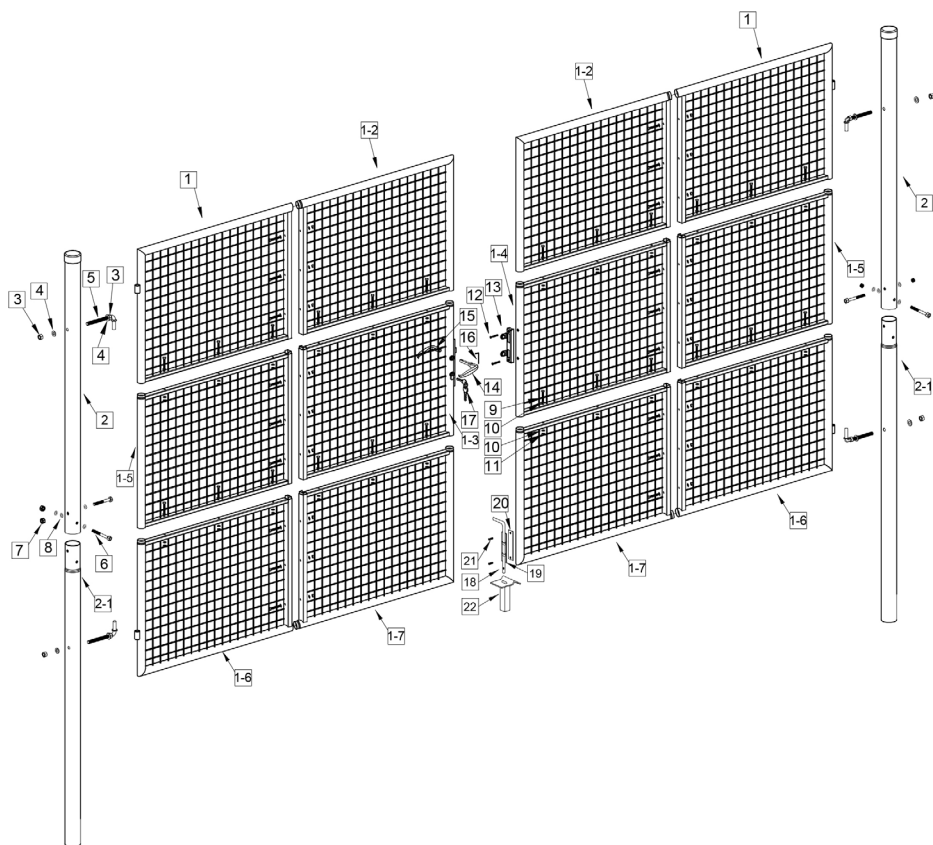

SE

DK

PICTURES	REF-PCS	SIZE	QUANTITY
	1	950×673mm	2
	1-2	950×673mm	2
	1-3	950×664mm	1
	1-4	950×664mm	1
	1-5	950×664mm	2
	1-6	950×683mm	2
	1-7	950×683mm	2
	2	φ76×1400mm	2
	2-1	φ76×1400mm	2
	3	20×10mm	8
	4	24×1mm	8
	5	12×140mm	4
	6	10×90mm	4
	7	20×7mm	4
	8	20×1mm	8
	9	8×55mm	42
	10	17×1mm	84
	11	15×5mm	42
	12	6×35mm	2
	13	30×173mm	1
	14	18×110×105mm	1
	15	18×37×105mm	1
	16	3×18×52mm	1
	17	22×45mm	3
	18	12×245mm	1
	19	23×140mm	1
	20	23×140mm	1
	21	6×20mm	2
	22	60×95×145mm	1