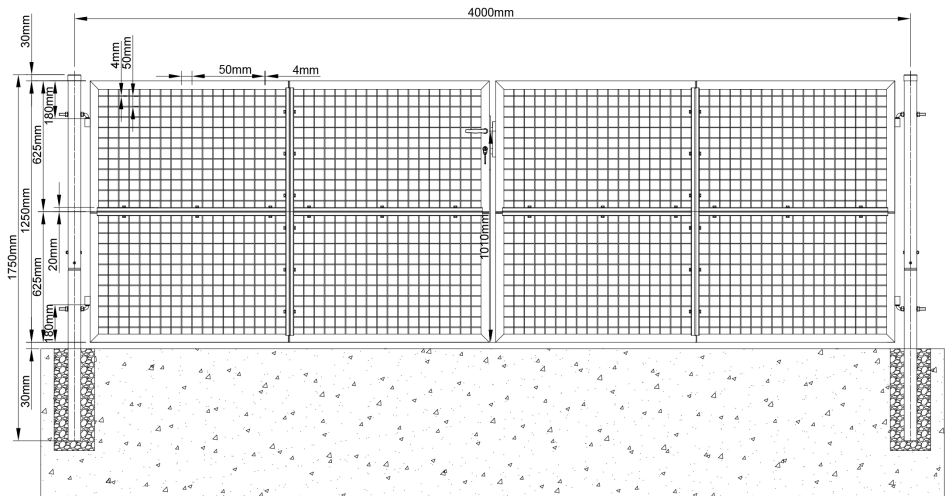

SE

DK

PICTURES	REF-PCS	SIZE	QUANTITY
	1	955×625mm	2
	1-2	955×625mm	1
	1-3	955×625mm	1
	1-4	955×635mm	2
	1-5	955×635mm	2
	2	φ60×925mm	2
	2-1	φ60×925mm	2
	3	20×10mm	8
	4	24×1mm	8
	5	12×120mm	4
	6	10×70mm	4
	7	20×7mm	4
	8	20×1mm	8
	9	8×55mm	24
	10	17×1mm	48
	11	15×5mm	24
	12	6×35mm	2
	13	30×173mm	1
	14	18×110×105mm	1
	15	18×37×105mm	1
	16	3×18×52mm	1
	17	22×45mm	3
	18	12×245mm	1
	19	23×140mm	1
	20	23×140mm	1
	21	6×20mm	2
	22	60×95×145mm	1

Thumbnails	No.	Size	Quantity
	6	10×70mm	4
	7	20×7mm	4
	8	20×1mm	8

Thumbnails	No.	Size	Quantity
	9	8x55mm	24
	10	17x1mm	48
	11	15x5mm	24

Thumbnails	No.	Size	Quantity
	14	18×110×105mm	1
	15	18×37×105mm	1
	16	3×18×52mm	1
	17	22×45mm	3

Thumbnails	No.	Size	Quantity
	12	6×35mm	2
	13	30×173mm	1

Thumbnails	No.	Size	Quantity
	3	20x10mm	8
	4	24x1mm	8
	5	12x120mm	4

Thumbnails	No.	Size	Quantity
	18	12×245mm	1
	19	23×140mm	1
	20	23×140mm	1
	21	6×20mm	2
	22	60×95×145mm	1