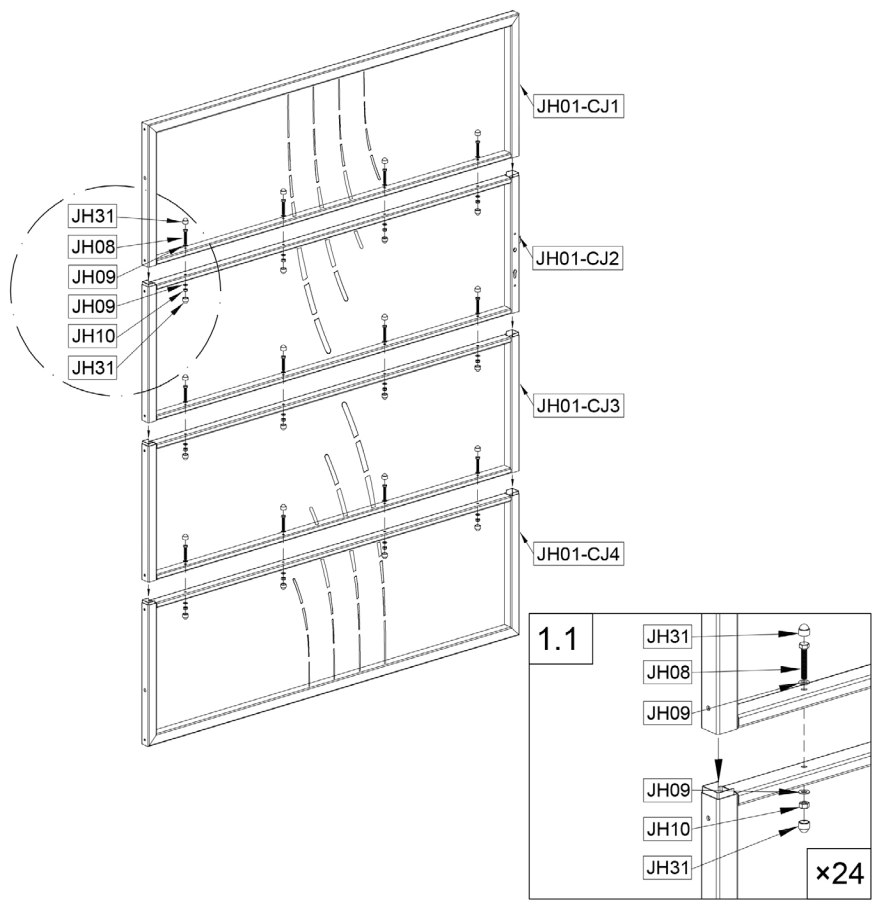

JH01-CJ1	1450×510mm	1
	JH01-CJ2	1450×490mm	1
	JH01-CJ3	1450×490mm	1
	JH01-CJ4	1450×510mm	1

	JH08	8×55mm	24
	JH09	17×1mm	48
	JH10	15×5mm	24
	JH31	17×15mm	48