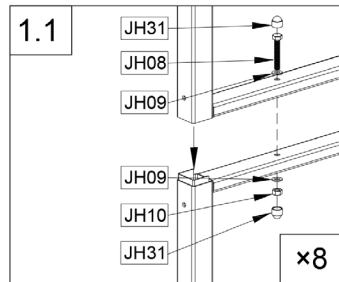

JH01-CF1	1450×600mm	1
	JH01-CF2	1450×600mm	1

	JH08	8×55mm	8
	JH09	17×1mm	16
	JH10	15×5mm	8
	JH31	17×15mm	16