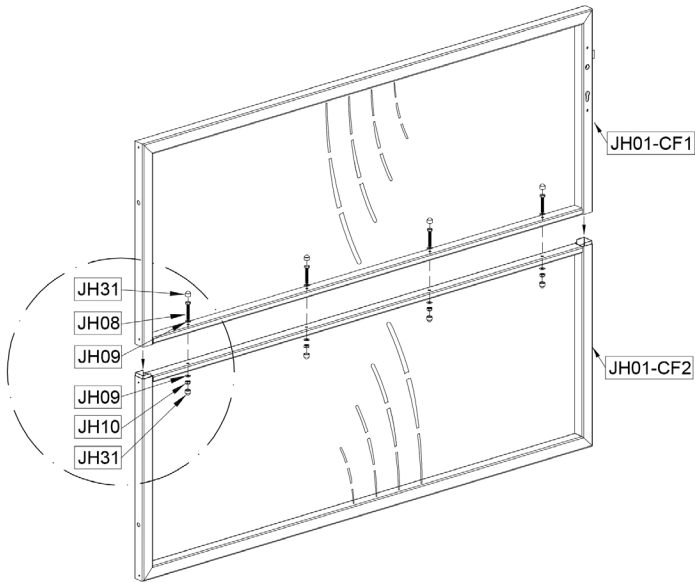

JH01-CF1	1450×600mm	1
	JH01-CF2	1450×600mm	1

	JH08	8×55mm	8
	JH09	17×1mm	16
	JH10	15×5mm	8
	JH31	17×15mm	16