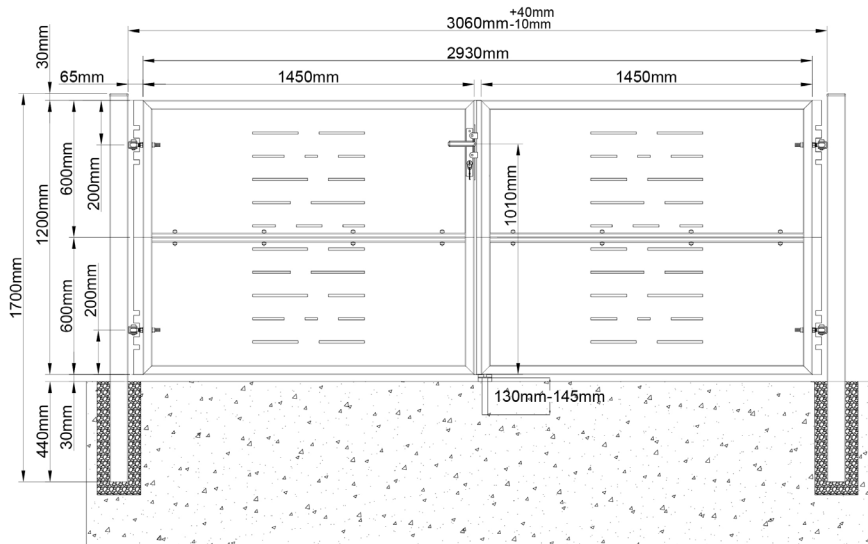

Sold separately / vendu séparément / separat verkauft / se vende por separado / venduto separatamente / venduto separatamente / apart verkrijgbaar / sprzedawany oddzielnie / myydään erikseen / säljs separat / sælges separat