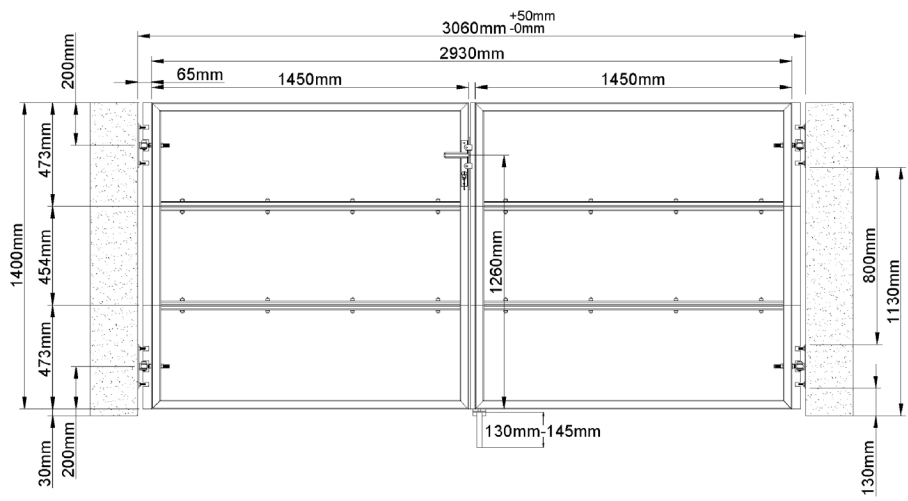

	REF-PCS	DIM	
	JH01-DG1	1450×473mm	1
	JH01-DG2	1450×454mm	1
	JH01-DG3	1450×473mm	1
	JH01-DG4	1450×473mm	1
	JH01-DG5	1450×454mm	1
	JH01-DG6	1450×473mm	1
	JH02	23×10mm	8
	JH03	30×1mm	20
	JH04	16×120mm	4
	JH05	15×35mm	4
	JH06	22×2mm	4
	JH07	7×20mm	4
	JH08	8×55mm	16
	JH09	17×1mm	32
	JH10	15×5mm	16
	JH11	8×8×110mm	1
	JH12	33×60mm	1
	JH13	5×30mm	1
	JH14	30×210mm	2
	JH15	4×40mm	2
	JH16	22×45mm	3
	JH17	6×35mm	6
	JH18-DG1	20×40×473mm	1
	JH18-DG2	20×40×454mm	1
	JH18-DG3	20×40×473mm	1
	JH19-DG1	40×40×473mm	2
	JH19-DG2	40×40×454mm	2
	JH19-DG3	40×40×473mm	2
	JH20	40×5×200mm	4
	JH21	10×100mm	8
	JH26	12×245mm	1
	JH27	23×140mm	1
	JH28	23×140mm	1
	JH29	6×20mm	14
	JH30	60×95×145mm	1
	JH31	17×15mm	32

	JH01-DG1	1450×473mm	1
	JH01-DG2	1450×454mm	1
	JH01-DG3	1450×473mm	1

	JH08	8×55mm	16
	JH09	17×1mm	32
	JH10	15×5mm	16
	JH31	17×15mm	32

	JH11	8×8×110mm	1
	JH12	33×60mm	1
	JH13	5×30mm	1

	JH14	30×210mm	2
	JH15	4×40mm	2
	JH16	22×45mm	3

	JH19-DG1	40x40x473mm	2
	JH19-DG2	40x40x454mm	2
	JH19-DG3	40x40x473mm	2
	JH29	6x20mm	12

	JH02	23x10mm	8
	JH03	30x1mm	20
	JH04	16x120mm	4

	JH17	6x35mm	6
	JH18-DG1	20x40x473mm	1
	JH18-DG2	20x40x454mm	1
	JH18-DG3	20x40x473mm	1

	JH20	40×5×200mm	4
	JH21	10×100mm	8

	JH05	15×35mm	4
	JH06	22×2mm	4
	JH07	7×20mm	4

CASANOVO

	JH26	12×245mm	1
	JH27	23×140mm	1
	JH28	23×140mm	1
	JH29	6×20mm	2
	JH30	60×95×145mm	1

Sold separately / vendu séparément / separat verkauft / se vende por separado / vendido separadamente / venduto separatamente / apart verkrijgbaar / sprzedawany oddzielnie / myydään erikseen / säljs separat / sælges separat