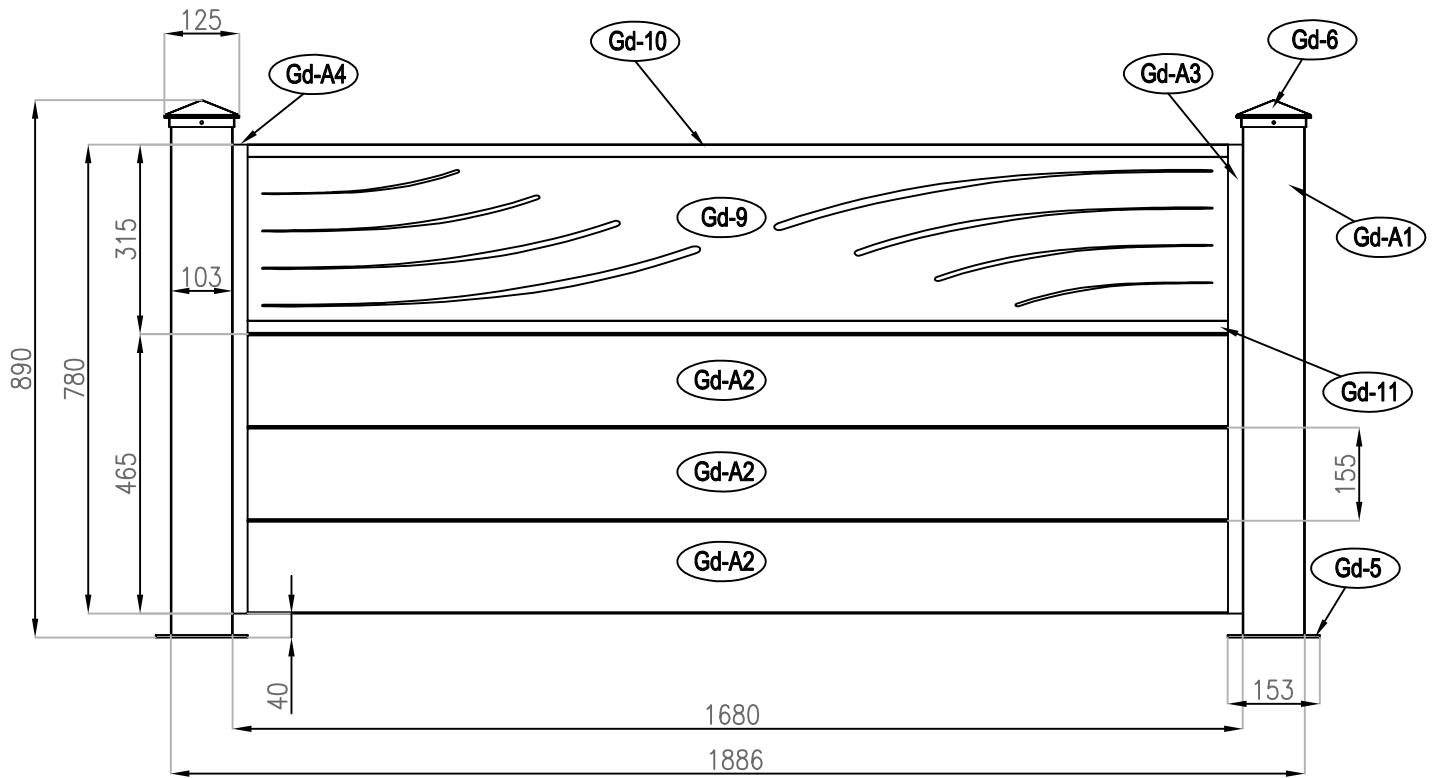

CASANOVO

CLOTURE ART 190H90

2-3H

x2

COM-000247

[x1]

COM-000*DESIGN*

[x1]

PT

FI

SE

DK

Gd-A1		860mm	x2	1/2
Gd-A2		1665mm	x3	1/2
Gd-A3		780mm	x2	1/2
Gd-A4		780mm	x2	1/2
Gd-9		1661mm	x1	2/2
Gd-10		1665mm	x1	1/2
Gd-11		1665mm	x1	1/2
Gd-12		271mm	x2	1/2
Gd-13		1610mm	x4	1/2
Gd-5		153X153mm	x2	1/2
Gd-6		125X125mm	x2	1/2
Gd-7		M10x60mm	x8	1/2
Gd-L		27x25mm	x1	1/2
Gd-R		27x25mm	x1	1/2
Gd-E8		ST5x16mm	x12	1/2
Gd-E9		ST4x13mm	x24	1/2
Gd-20			x8	1/2