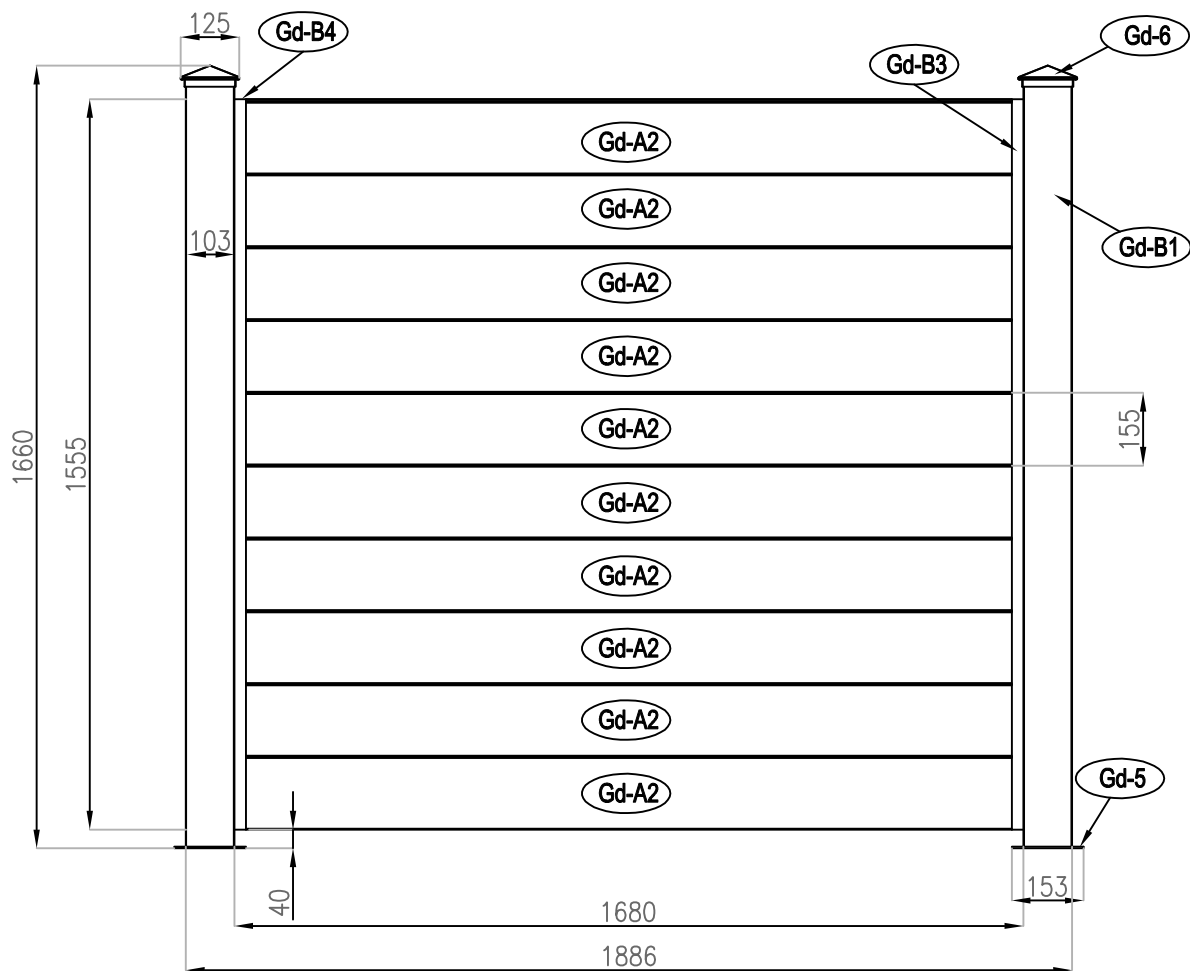

## NIESEN 190H170

2-3H

x2

COM-000190

[x1]

COM-000191

[x1]

FR EN ES DE IT NL PL PT

Gd-B1		1635mm	x2	1/2
Gd-A2		1665mm	x10	2/2
Gd-B3		1555mm	x2	1/2
Gd-B4		1555mm	x2	1/2
Gd-5		153X153mm	x2	1/2
Gd-6		125X125mm	x2	1/2
Gd-7		M10X60mm	x8	1/2
Gd-L		27X25mm	x1	1/2
Gd-R		27X25mm	x1	1/2
Gd-B8		ST5X16mm	x20	1/2
Gd-B9		ST4X13mm	x44	1/2
Gd-20			x8	1/2

1	 Gd-B1 [x2]	 Gd-5 [x2]	 Gd-B8 [x4]	
---	---	--	---	--

2	 Gd-7 [x8]	 Gd-20 [x8]		
---	--	---	--	--

3	 Gd-B3 [x2]	 Gd-B8 [x16]		
---	---	--	--	--

<b>4</b>	 Gd-A2 [x1]	 Gd-B9[x4]		
----------	---	--	--	--